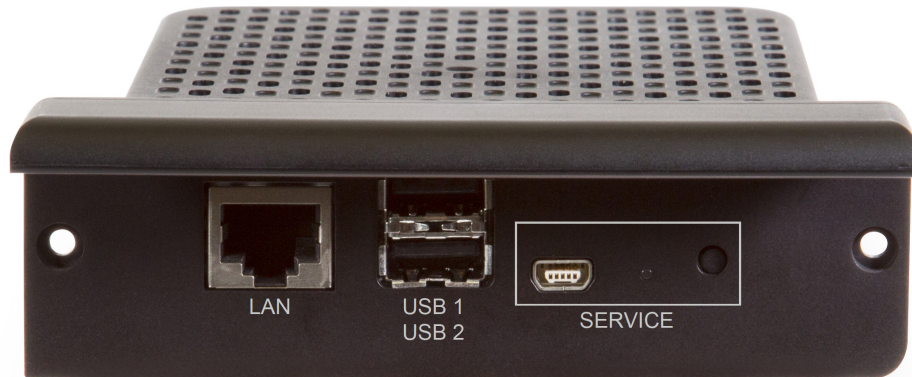

## NPM-1

The NPM-1 revolutionizes the traditional Hi-Fi system, combining BluOS® hi-res music streaming and audiophile-quality audio performance with seamless control from any smartphone, tablet, or desktop. The NPM-1 gives you limitless access to the world of music steaming.

The NPM-1 helps you manage and stream all your music quickly and efficiently. From syncing large high-resolution music libraries over your network, to building and streaming your favourite playlists from popular music services, the NPM-1 is fast and precise with zero loss in sound quality.

Using the BluOS app for smartphone, tablet or desktop, the NPM-1 easily connects to your home network and lets you control your music wirelessly from anywhere in the home. Access, stream and listen to any music from anywhere—hi-res studio-master recordings, streaming music services, Internet radio stations, or computer where your music is stored. Its rich, modern app interface and simple multi-room controls provide everything you need in the palm of your hand.